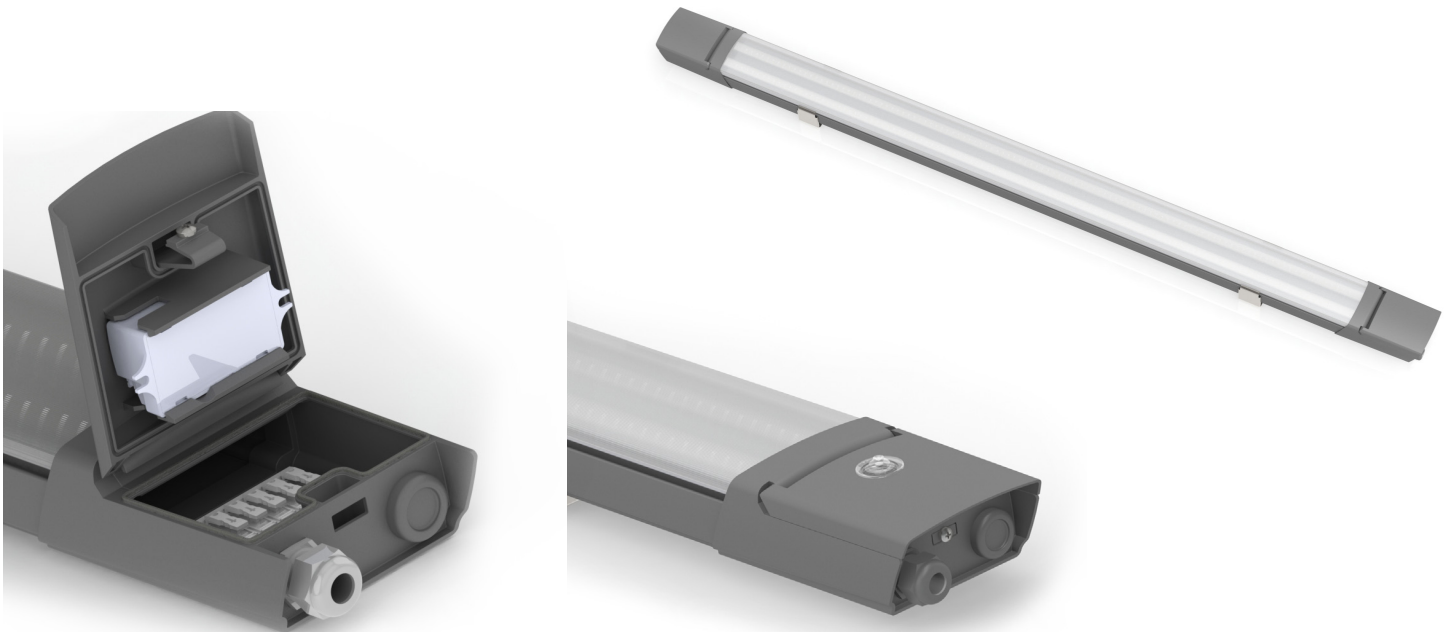

PROJECT NAME	
CATALOG NUMBER	
NOTES	
FIXTURE SCHEDULE	

LED LINEAR VAPOR TIGHT SERIES

The eLumigen LED Linear Vapor Tight fixtures are designed for installation at mounting heights of 18 feet (5.5 meters) or lower. These versatile and rugged fixtures are DLC Premium listed, have a high impact protection rating of IK10 and an IP66 rating. They are ideal for parking garages, loading docks, food processing plants and warehouses.

CRI > 80
PF > 0.90

FEATURES & BENEFITS

- Extremely Durable Housing
- IK10 protection rating; withstands up to 11 lbs (5kg) impact
- IP66 dust/water ingress protection for Indoor/Outdoor applications
- Fast installation
- Flip-down cover, easy access through-wiring
- Easily Connect with daisy-chain sockets on both ends
- Lightweight for easy installation
- Rigid diffuser with anti-yellowing technology
- DLC Premium Listed for Utility Rebates
- Dimmable; 0-10V
- Thermal protection to prevent electrical shocks
- Low glare and wide beam angle for optimal illumination

APPLICATIONS

- Industrial
- Manufacturing
- Warehouses
- Food processing plants
- Parking garages

TECHNICAL SPECIFICATION

Wattage: 34W
 Voltage: 110 – 277V, 50/60 Hz
 Power Factor: 0.9
 Dimmable: 0-10V dimming down to 25%
 Light Output: 4800 lumens
 CCT: 4000K (cool white)
 CRI: 80+
 Lifetime: 50,000 hours (L70)
 Dimensions: 1259.8mm / 49.6"(L)
 109.2mm / 4.3"(W)
 60.9mm / 2.4"(H)

Wattage: 50W
 Voltage: 110 – 277V, 50/60 Hz
 Power Factor: 0.9
 Dimmable: 0-10V dimming down to 25%
 Light Output: 6500 lumens
 CCT: 4000K (cool white)
 CRI: 80+
 Lifetime: 50,000 hours (L70)
 Dimensions: 1259.8mm / 49.6"(L)
 109.2mm / 4.3"(W)
 60.9mm / 2.4"(H)