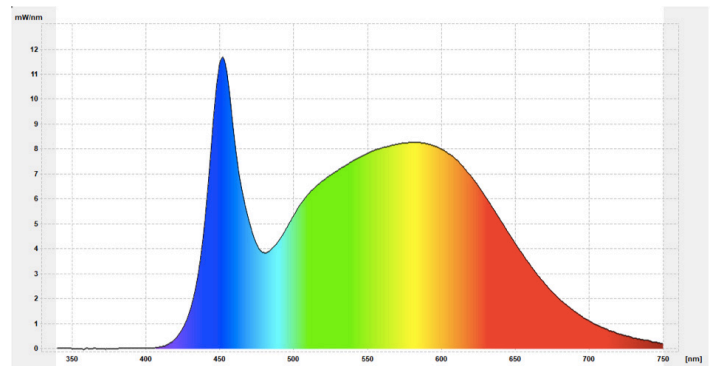

Premium Dimming Curve. Note, eLumigen Poultry Lamps better match the low end of the incandescent dimming curve, and dim much lower than the leading competitor poultry lamps. Ideal for egg production.

Spectral Power Distribution for the 2000K Poultry Lamp:

PHYSICAL:

Base Type: E26
Operating Temperature: -10°F to 120°F (-23°C to 48°C)
Rated Life (L70): 25,000 Hours

ELECTRICAL:

Power Factor: → 0.95
Input Voltage: 120VAC

Spectral Power Distribution for the 5000K Poultry Lamp: