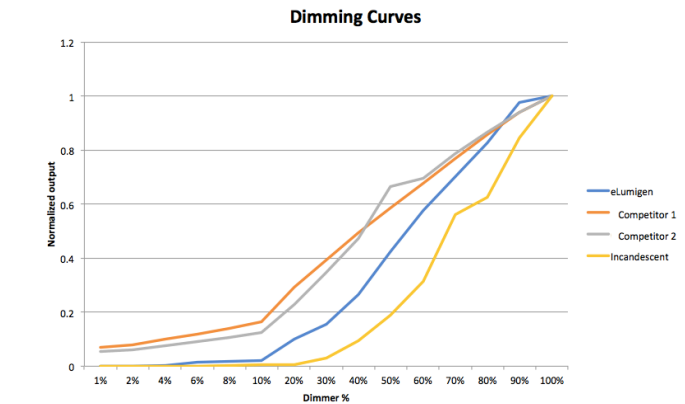

POULTRY LAMPS - 2000K & 5000K

ORDERING INFORMATION

Model Number	Description	Lumens	Watts	CCT (K)	Efficiency (lm/W)	Premium Dimming	Input Voltage	CRI	Equivalent Watts	Case Pack
RA19L0450C20-1B	Poultry LED A19 40W 2000K	450	6W	2000K	75 LPW	Yes	120VAC	82	40W	12
RA19L0800C50-1B	Poultry LED A19 60W 5000K	800	7.5W	5000K	107 LPW	Yes	120VAC	82	60W	12

TECHNICAL SPECIFICATION

PHOTOMETRIC:

The Chicken Spectral Sensitivity shows the difference in spectral recognition between chickens and humans. eLumigen Poultry Lamps are designed to better address the Chicken Spectral Sensitivity:

Premium Dimming Curve. Note, eLumigen Poultry Lamps better match the low end of the incandescent dimming curve, and dim much lower than the leading competitor poultry lamps. Ideal for egg production.

PHYSICAL:

Base Type: E26
Operating Temperature: -10°F to 120°F (-23°C to 48°C)
Rated Life (L70): 25,000 Hours

ELECTRICAL:

Power Factor: → 0.95
Input Voltage: 120VAC

CERTIFICATION:

Environment: Suitable for Wet Location and Enclosed Fixture Rated
Warranty: 5 Year Limited

COMPATIBLE DIMMERS:

Lutron Model Numbers: MACL-153M | SCL-153P | PD6WCL
Leviton Model Numbers: DDMX1-BLZ | 6674
Legrand Harmony Model Number: HCL453PTCCV6