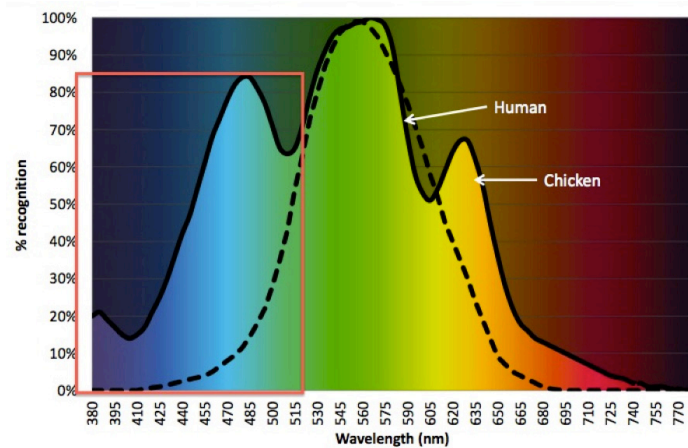

APPLICATIONS

- Layers
- Broilers
- Breeding stock
- Hatcheries

POULTRY LAMPS - 2000K & 5000K

ORDERING INFORMATION

| Model Number | Description | Lumens | Watts | CCT (K) | Efficiency (lm/W) | Premium Dimming | Input Voltage | CRI | Equivalent Watts | Case Pack |
|-----------------|---------------------------|--------|-------|---------|-------------------|-----------------|---------------|-----|------------------|-----------|
| RA19L0450C20-1B | Poultry LED A19 40W 2000K | 450 | 6W | 2000K | 75 LPW | Yes | 120VAC | 82 | 40W | 12 |
| RA19L0800C50-1B | Poultry LED A19 60W 5000K | 800 | 7.5W | 5000K | 107 LPW | Yes | 120VAC | 82 | 60W | 12 |

TECHNICAL SPECIFICATION

PHOTOMETRIC:

The Chicken Spectral Sensitivity shows the difference in spectral recognition between chickens and humans. eLumigen Poultry Lamps are designed to better address the Chicken Spectral Sensitivity:

Premium Dimming Curve. Note, eLumigen Poultry Lamps better match the low end of the incandescent dimming curve, and dim much lower than the leading competitor poultry lamps. Ideal for egg production.

Spectral Power Distribution for the 2000K Poultry Lamp: