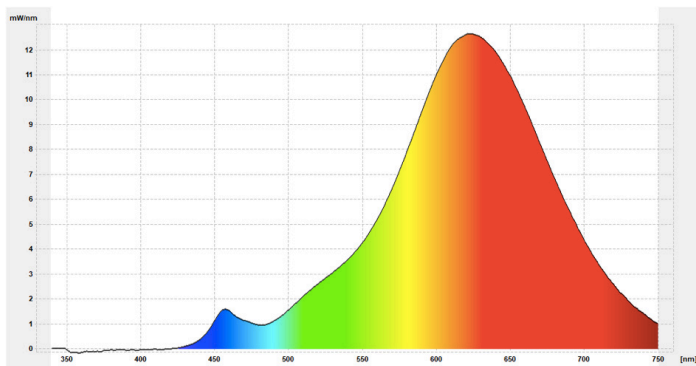

TECHNICAL SPECIFICATION

PHOTOMETRIC:

The Chicken Spectral Sensitivity shows the difference in spectral recognition between chickens and humans. eLumigen Poultry Lamps are designed to better address the Chicken Spectral Sensitivity:

Premium Dimming Curve. Note, eLumigen Poultry Lamps better match the low end of the incandescent dimming curve, and dim much lower than the leading competitor poultry lamps. Ideal for egg production.

Spectral Power Distribution for the 2000K Poultry Lamp: