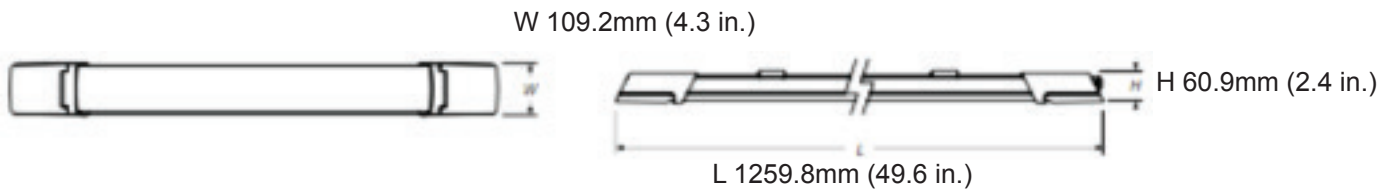

PROJECT NAME	
CATALOG NUMBER	
NOTES	
FIXTURE SCHEDULE	

LED LINEAR LOWBAY VAPOR TIGHT SERIES

eLumigen’s LED Linear Lowbay fixtures are designed for installation at low mounting heights of 18 feet or below. These versatile and rugged fixtures are DLC Premium listed, have a high impact protection rating of IK10, and an IP66 rating. They are ideal for parking garages, loading docks, food processing plants and warehouses.

FEATURES & BENEFITS

- Extremely Durable Housing
- IK10 protection rating; withstands up to 11 lbs (5kg) impact
- IP66 dust/water ingress protection for Indoor/Outdoor applications
- Fast installation
- Flip-down cover, easy access through-wiring
- Easily Connect with daisy-chain sockets on both ends
- Lightweight for easy installation
- Rigid diffuser with anti-yellowing technology
- DLC Premium Listed for Utility Rebates
- Dimmable; 0-10V
- Thermal protection to prevent electrical shocks
- Low glare and wide beam angle for optimal illumination

APPLICATIONS

- Industrial
- Manufacturing
- Warehouses
- Food processing plants
- Parking garages

TECHNICAL SPECIFICATION

Wattage: 34W
 Voltage: 110 – 277V, 50/60 Hz
 Power Factor: 0.9
 Dimmable: 0-10V dimming down to 25%
 Light Output: 4800 lumens
 CCT: 4000K (cool white)
 CRI: 80+
 Lifetime: 50,000 hours (L70)
 Dimensions: 1259.8mm / 49.6"(L)
 109.2mm / 4.3"(W)
 60.9mm / 2.4"(H)

Wattage: 50W
 Voltage: 110 – 277V, 50/60 Hz
 Power Factor: 0.9
 Dimmable: 0-10V dimming down to 25%
 Light Output: 6500 lumens
 CCT: 4000K (cool white)
 CRI: 80+
 Lifetime: 50,000 hours (L70)
 Dimensions: 1259.8mm / 49.6"(L)
 109.2mm / 4.3"(W)
 60.9mm / 2.4"(H)