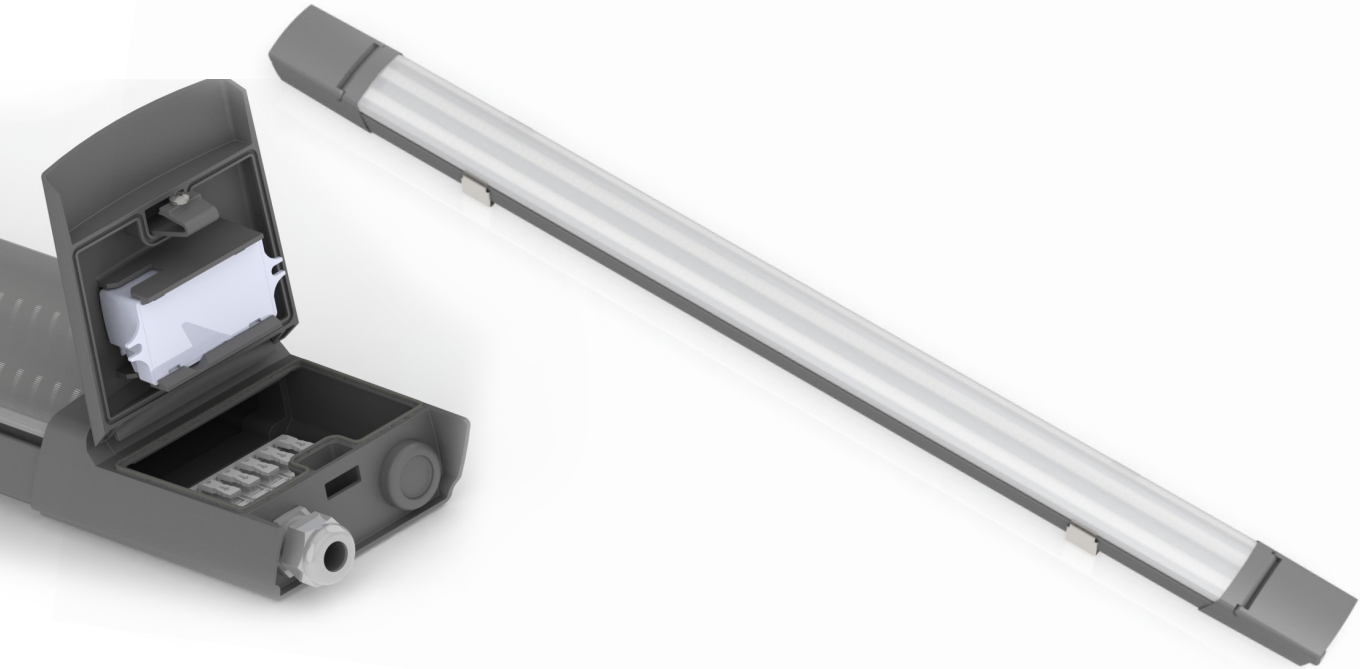

PROJECT NAME	
CATALOG NUMBER	
NOTES	
FIXTURE SCHEDULE	

LED LINEAR VAPOR TIGHT SERIES

The eLumigen LED Linear Vapor Tight fixtures are designed for installation at mounting heights of 18 feet (5.5 meters) or lower. These versatile and rugged fixtures are DLC Premium listed, have a high impact protection rating of IK10 and an IP66 rating. They are ideal for parking garages, loading docks, food processing plants and warehouses.

FEATURES & BENEFITS

- Extremely Durable Housing
- IK10 protection rating; withstands up to 11 lbs (5kg) impact
- IP66 dust/water ingress protection for Indoor/Outdoor applications
- Fast installation
- Flip-down cover, easy access through-wiring
- Easily Connect with daisy-chain sockets on both ends
- Lightweight for easy installation
- Rigid diffuser with anti-yellowing technology
- DLC Premium Listed for Utility Rebates
- Dimmable; 0-10V
- Thermal protection to prevent electrical shocks
- Low glare and wide beam angle for optimal illumination

APPLICATIONS

- Industrial
- Manufacturing
- Warehouses
- Food processing plants
- Parking garages

TECHNICAL SPECIFICATION

Wattage:	34W	Wattage:	50W
Voltage:	110 – 277V, 50/60 Hz	Voltage:	110 – 277V, 50/60 Hz
Power Factor:	0.9	Power Factor:	0.9
Dimmable:	0-10V dimming down to 25%	Dimmable:	0-10V dimming down to 25%
Light Output:	4800 lumens	Light Output:	6500 lumens
CCT:	4000K (Cool white)	CCT:	4000K (Cool white) 5000K (Daylight)
CRI:	80+	CRI:	80+
Lifetime:	50,000 hours (L70)	Lifetime:	50,000 hours (L70)
Dimensions:	1259.8mm / 49.6"(L) 109.2mm / 4.3"(W) 60.9mm / 2.4"(H)	Dimensions:	1259.8mm / 49.6"(L) 109.2mm / 4.3"(W) 60.9mm / 2.4"(H)
Temperature Range :	-25°C to 50°C -13°F to 122°F	Temperature Range :	-25°C to 50°C -13°F to 122°F