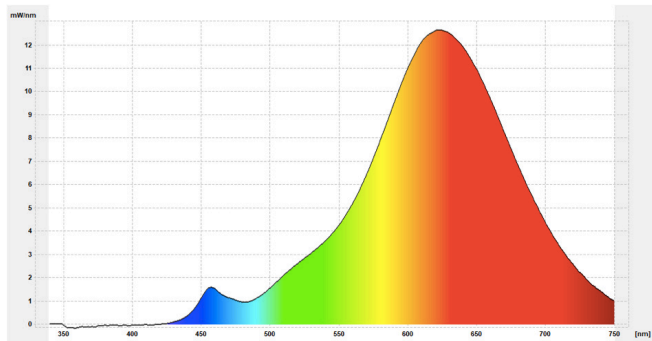

APPLICATIONS

- Layers
- Broilers
- Breeding stock
- Hatcheries

POULTRY LAMPS - 2000K, 3000K & 5000K

ORDERING INFORMATION

Model Number	Description	Lumens	Watts	CCT (K)	Efficiency (lm/W)	Premium Dimming	Input Voltage	CRI	Equivalent Watts	Case Pack
RA19L0450C20-1B	Poultry LED A19 40W 2000K	450	6W	2000K	75 LPW	Yes	120VAC	82	40W	12
RA19L0800C20-1B	Poultry LED A19 60W 2000K	800	7.5W	2000K	107 LPW	Yes	120VAC	82	60W	12
RA19L0800C30-1B	Poultry LED A19 60W 3000K	800	7.5W	3000K	107 LPW	Yes	120VAC	82	60W	12
RA19L0800C50-1B	Poultry LED A19 60W 5000K	800	7.5W	5000K	107 LPW	Yes	120VAC	82	60W	12
RA19L1600C50-1B	Poultry LED A19 100W 5000K	1600	12.5W	5000K	128 LPW	Yes	120VAC	82	100W	12
P30L0800C50W40-1B	Poultry LED PAR30 60W 5000K	800	10W	5000K	80 LPW	Yes	120VAC	82	60W	12

Spectral Power Distribution for the 2000K Poultry Lamp:

PHYSICAL:

Base Type: E26
Operating Temperature: -10°F to 120°F (-23°C to 48°C)
Rated Life (L70): 25,000 Hours

ELECTRICAL:

Power Factor: ≥ 0.95
Input Voltage: 120VAC