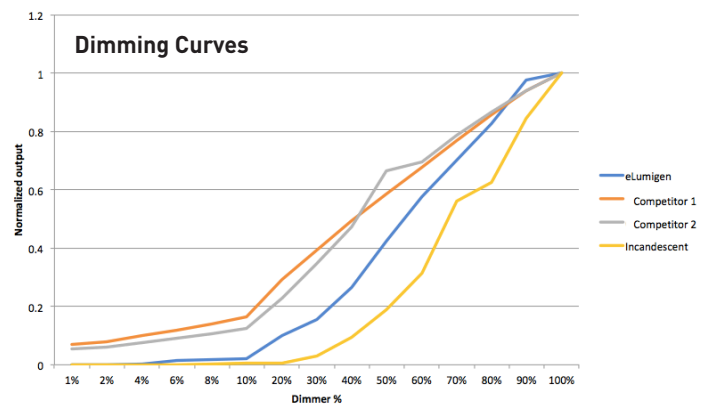

TECHNICAL SPECIFICATION

PHOTOMETRIC:

The Chicken Spectral Sensitivity shows the difference in spectral recognition between chickens and humans. eLumigen Poultry Lamps are designed to better address the Chicken Spectral Sensitivity:

Spectral Power Distribution for the 2000K Poultry Lamp:

PHYSICAL:

Base Type: E26
Operating Temperature: -10°F to 120°F (-23°C to 48°C)
Rated Life (L70): 25,000 Hours

ELECTRICAL:

Power Factor: ≥ 0.95
Input Voltage: 120VAC

Premium Dimming Curve. Note, eLumigen Poultry Lamps better match the low end of the incandescent dimming curve, and dim much lower than the leading competitor poultry lamps. Ideal for egg production.

Spectral Power Distribution for the 5000K Poultry Lamp: