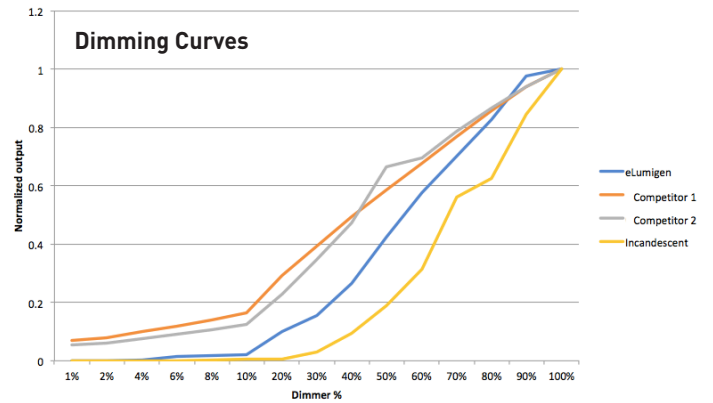

TECHNICAL SPECIFICATION

PHOTOMETRIC:

The Chicken Spectral Sensitivity shows the difference in spectral recognition between chickens and humans. eLumigen Poultry Lamps are designed to better address the Chicken Spectral Sensitivity:

Spectral Power Distribution for the 2000K Poultry Lamp:

PHYSICAL:

Base Type: E26
Operating Temperature: -10°F to 120°F (-23°C to 48°C)
Rated Life (L70): 25,000 Hours

ELECTRICAL:

Power Factor: ≥ 0.95
Input Voltage: 120VAC

Premium Dimming Curve. Note, eLumigen Poultry Lamps better match the low end of the incandescent dimming curve, and dim much lower than the leading competitor poultry lamps. Ideal for egg production.

Spectral Power Distribution for the 5000K Poultry Lamp: