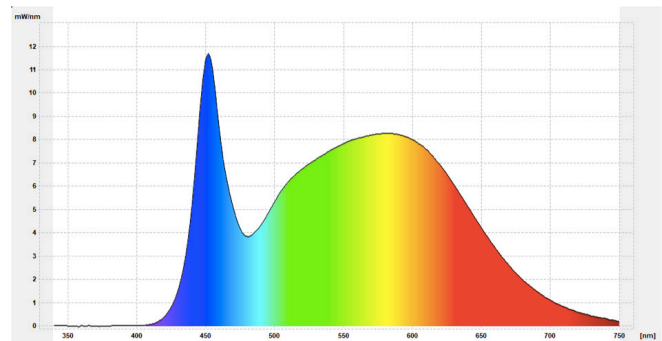

Spectral Power Distribution for the 2000K Poultry Lamp:

PHYSICAL:

Base Type: E26
Operating Temperature: -10°F to 120°F (-23°C to 48°C)
Rated Life (L70): 25,000 Hours

ELECTRICAL:

Power Factor: ≥ 0.95
Input Voltage: 120VAC

Premium Dimming Curve. Note, eLumigen Poultry Lamps better match the low end of the incandescent dimming curve, and dim much lower than the leading competitor poultry lamps. Ideal for egg production.

Spectral Power Distribution for the 5000K Poultry Lamp: