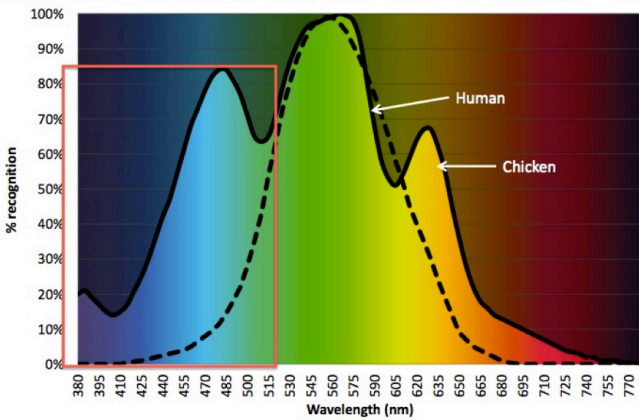

APPLICATIONS

- Layers
- Broilers
- Breeding stock
- Hatcheries

POULTRY LAMPS - 2000K, 3000K & 5000K

ORDERING INFORMATION

Model Number	Description	Lumens	Watts	CCT (K)	Efficiency (lm/W)	Premium Dimming	Input Voltage	CRI	Equivalent Watts	Case Pack
RA19L0450C20-1B	Poultry LED A19 40W 2000K	450	6W	2000K	75 LPW	Yes	120VAC	82	40W	12
RA19L0800C20-1B	Poultry LED A19 60W 2000K	800	7.5W	2000K	107 LPW	Yes	120VAC	82	60W	12
RA19L0800C30-1B	Poultry LED A19 60W 3000K	800	7.5W	3000K	107 LPW	Yes	120VAC	82	60W	12
RA19L0800C50-1B	Poultry LED A19 60W 5000K	800	7.5W	5000K	107 LPW	Yes	120VAC	82	60W	12
RA19L1600C50-1B	Poultry LED A19 100W 5000K	1600	12.5W	5000K	128 LPW	Yes	120VAC	82	100W	12
P30L0800C50W40-1B	Poultry LED PAR30 60W 5000K	800	10W	5000K	80 LPW	Yes	120VAC	82	60W	12

TECHNICAL SPECIFICATION

PHOTOMETRIC:

The Chicken Spectral Sensitivity shows the difference in spectral recognition between chickens and humans. eLumigen Poultry Lamps are designed to better address the Chicken Spectral Sensitivity: